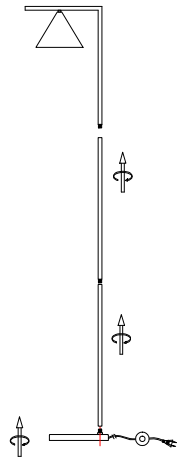

NOVA LUCE

9501236

1

Connect the pipes together
by rotating

2

Insert the bulb

3

Plug it in in power

4

Press the button to turn it on/ off