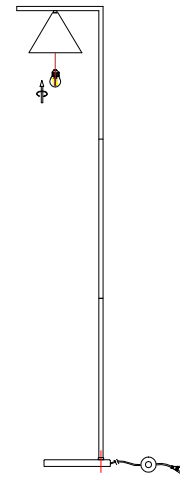

NOVA LUCE

9501236

1

Connect the pipes together
by rotating

2

Insert the bulb

3

Plug it in in power

4

Press the button to turn it on/ off