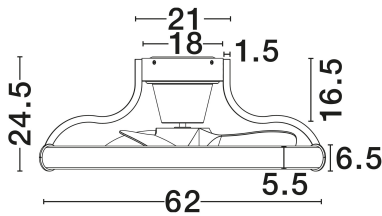

TECHNICAL DRAWING

GENERAL INFORMATION

Product Code	9952380
Collection	Indoor
Product Category	Fans
Product Family	Brevia
Mounting Location	Ceiling
Application Environment	Indoor
Specifications	N/A

DIMENSION & WEIGHT

LxWxH (cm)	L: 62 H: 24.5
Cut Out (cm)	N/A
Weight (Kgr)	5.8

MATERIAL & COLOR

Product Color	Sandy Black
Body Material	Metal&Abs

APPLICATION & MOUNTING

Ambient Working Temp.	Max 45°C
Type of Protection	IP20
Dimmable	No
Type of Dimming	N/A
Mounting type	Surface
Mounting Depth (cm)	N/A
Led Module Replaceable	No
Light Source	LED

NOVA LUCE S.A

Schimatari Viotias
32009, Greece

+30 22620 58 121
+30 22620 56 743

info@novaluce.com
www.novaluce.com