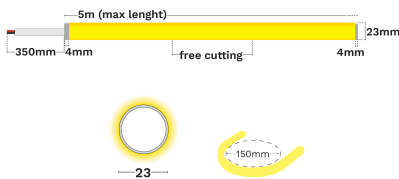

COMPATIBLE WITH

— On/Off Driver: N/A

— Triac Driver: N/A

— Dali Driver: N/A

GENERAL INFORMATION

Product Code	9540159
Product Category	Neon Flex
Product Family	Kema R23
Mounting Location	N/A
Application Environment	Outdoor

DIMENSION & WEIGHT

LxWxH (cm)	L:5m R23 mm
Cut out (cm)	N/A
Weight (Kgr)	N/A

MATERIAL & COLOR

Product Color	N/A
Body Material	Silicone
Cover Material	N/A

APPLICATION & MOUNTING

Ambient Working Temp.	45 C
Type of Protection	IP65
Protection Class IK	N/A
Dimmable	Yes
Type of Dimming (Optional)	Triac/Dali
Mounting type	N/A
Mounting Depth (cm)	N/A
Led Module Replaceable	No
Light Source	Led
Adjustable	No

NOVA LUCE S.A

Schimatari Viotias
32009, Greece

+30 22620 58 121
+30 22620 56 743

info@novaluce.com
www.novaluce.com