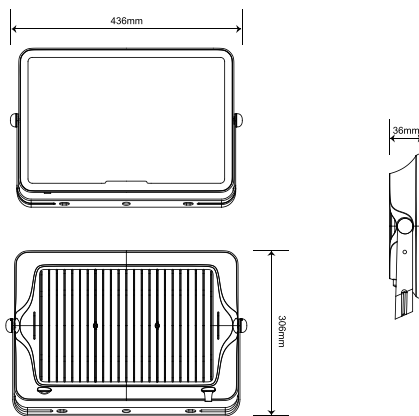

NOVA LUCE

PRODUCT DATASHEET

Version: 001

PRODUCT PHOTOGRAPH

GENERAL INFORMATION

Product Code	9050819
Product Category	Floodlights
Product Family	Grotto
Mounting Location	Ground/Wall
Application Environment	Outdoor

DIMENSION & WEIGHT

LxWxH (cm)	L:43.6 W: 3.6 H: 30.6
Cut out (cm)	-
Weight (Kgr)	2.5

TECHNICAL DRAWING

MATERIAL & COLOR

Product Color	Black
Body Material	Aluminium
Cover Material	N/A

APPLICATION & MOUNTING

Ambient Working Temp.	Max 40 oC
Type of Protection	IP66
Protection Class IK	IK06
Dimmable	N/A
Type of Dimming (Optional)	N/A
Mounting type	Surface
Mounting Depth (cm)	N/A
Led Module Replaceable	No
Light Source	Led