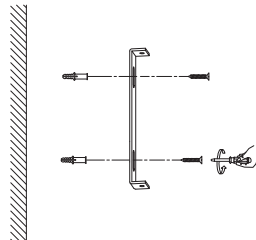

# NOVA LUCE

9009247

1

Turn off the general switch

2

Drill holes & apply plastic anchors  
With screws

3

Connect the wires

4

Apply the side screws

5

Apply the bulb

6

Apply the glass

7

Turn on the general switch