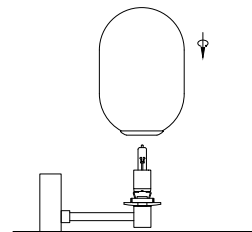

# NOVA LUCE

9009247

1

Turn off the general switch

2

Drill holes & apply plastic anchors  
With screws

3

Connect the wires

4

Apply the side screws

5

Apply the bulb

6

Apply the glass

7

Turn on the general switch