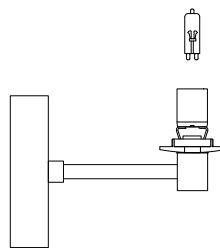

# NOVA LUCE

9009247

1

Turn off the general switch

2

Drill holes & apply plastic anchors  
With screws

3

Connect the wires

4

Apply the side screws

5

Apply the bulb

6

Apply the glass

7

Turn on the general switch