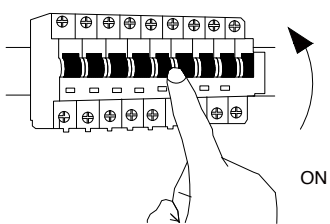

# NOVA LUCE

9009247

1

Turn off the general switch

2

Drill holes & apply plastic anchors  
With screws

3

Connect the wires

4

Apply the side screws

5

Apply the bulb

6

Apply the glass

7

Turn on the general switch