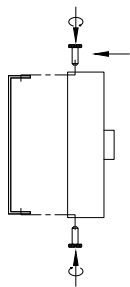

# NOVA LUCE

9009247

1

Turn off the general switch

2

Drill holes & apply plastic anchors  
With screws

3

Connect the wires

4

Apply the side screws

5

Apply the bulb

6

Apply the glass

7

Turn on the general switch