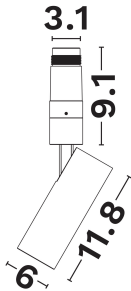

NOVA LUCE

PRODUCT DATASHEET

Version: 001

PRODUCT PHOTOGRAPH

TECHNICAL DRAWING

COMPATIBLE WITH

— On/Off Driver: N/A

— Triac Driver: N/A

— Dali Driver: N/A

GENERAL INFORMATION

Product Code	9492823
Product Category	Systems
Product Family	Imagine Lighting Systems
Mounting Location	Ceiling
Application Environment	Indoor

DIMENSION & WEIGHT

LxWxH (cm)	D: 6 H: 11.8
Cut out (cm)	N/A
Weight (Kgr)	N/A

Power (Nominal)	15
Input voltage (Nominal)	48Vdc
Mains Frequency	50/60Hz
Output voltage	N/A
Output Current	N/A
Power Factor	N/A
Efficiency	N/A
SVM	N/A
Pst	N/A
Class	III

PHOTOMETRICAL DATA

Luminous Flux	1180
Luminous Efficacy	78.7
Color Temperature	3000
Light Color (Designation)	Warm White
CRI	>90
SDCM	<3
Beam Angle	24
UGR	<6