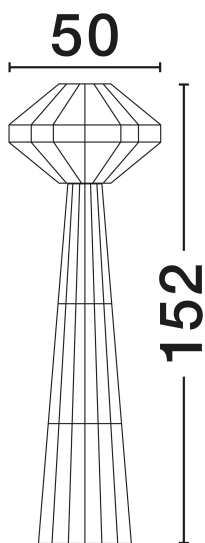

NOVA LUCE

PRODUCT DATASHEET

Version: 001

PRODUCT PHOTOGRAPH

TECHNICAL DRAWING

GENERAL INFORMATION

Product Code	9586616
Collection	Indoor
Product Category	Floor
Product Family	Abby
Mounting Location	Floor
Application Environment	Indoor
Specifications	N/A

DIMENSION & WEIGHT

LxWxH (cm)	D: 50 H: 152
Cut Out (cm)	N/A
Weight (Kgr)	2.8

MATERIAL & COLOR

Product Color	Natural & Blue & Yellow
Body Material	Rope

APPLICATION & MOUNTING

Ambient Working Temp.	Max 45°C
Type of Protection	IP20
Dimmable	Yes
Type of Dimming	N/A
Mounting type	Surface
Mounting Depth (cm)	N/A
Led Module Replaceable	Yes
Light Source	E27

Power (Nominal)	1x12W
Input voltage (Nominal)	100-240V
Mains Frequency	50/60Hz

PHOTOMETRICAL DATA

Luminus Flux	N/A
Color Temperature	N/A
Light Color (Designation)	N/A

WARRANTY

Warranty	3 Years
----------	----------------