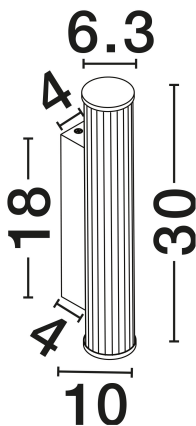

NOVA LUCE

PRODUCT DATASHEET

Version: 001

PRODUCT PHOTOGRAPH

TECHNICAL DRAWING

GENERAL INFORMATION

Product Code	9215804
Collection	Indoor
Product Category	Wall
Product Family	Misty
Mounting Location	Ceiling
Application Environment	Indoor
Specifications	N/A

DIMENSION & WEIGHT

LxWxH (cm)	D: 6.3 W: 10 H: 30
Cut Out (cm)	N/A
Weight (Kgr)	0.7

MATERIAL & COLOR

Product Color	Chrome
Body Material	Metal, Aluminium & Acrylic

APPLICATION & MOUNTING

Ambient Working Temp.	Max 45°C
Type of Protection	IP44
Dimmable	Yes
Type of Dimming	N/A
Mounting type	Surface
Mounting Depth (cm)	N/A
Led Module Replaceable	No
Light Source	LED

NOVA LUCE S.A

Schimatari Viotias
32009, Greece

+30 22620 58 121
+30 22620 56 743

info@novaluce.com
www.novaluce.com