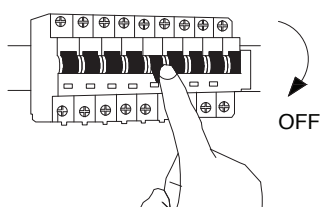

# NOVA LUCE

9540203

1

Turn off the general switch

2

Drill holes & apply  
Plastic anchors with screws

3

Connect the wires

4

Apply the side screws

5

Fix it in place

6

Turn on general switch