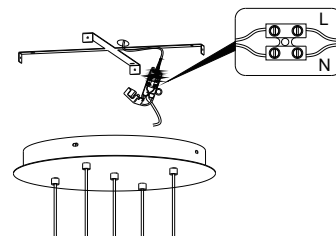

# NOVA LUCE

9540203

1

Turn off the general switch

2

Drill holes & apply  
Plastic anchors with screws

3

Connect the wires

4

Apply the side screws

5

Fix it in place

6

Turn on general switch