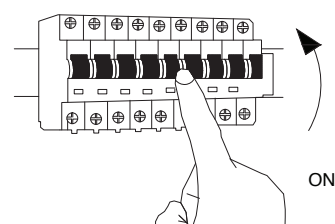

# NOVA LUCE

9540203

1

Turn off the general switch

2

Drill holes & apply  
Plastic anchors with screws

3

Connect the wires

4

Apply the side screws

5

Fix it in place

6

Turn on general switch