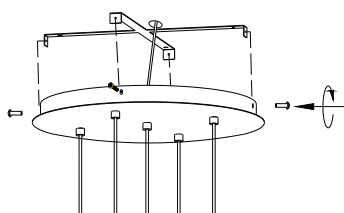

# NOVA LUCE

9540203

1

Turn off the general switch

2

Drill holes & apply  
Plastic anchors with screws

3

Connect the wires

4

Apply the side screws

5

Fix it in place

6

Turn on general switch