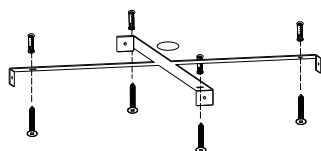

# NOVA LUCE

9540203

1

Turn off the general switch

2

Drill holes & apply  
Plastic anchors with screws

3

Connect the wires

4

Apply the side screws

5

Fix it in place

6

Turn on general switch