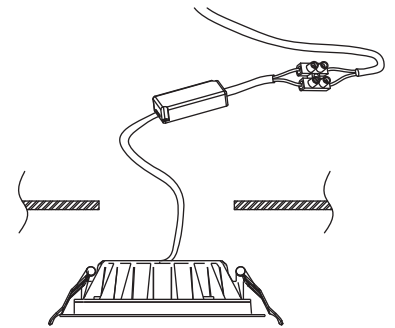

NOVA LUCE

9248067

1

Turn off the general switch

2

Create a CutOut

3

Connect wires

4

Fix the luminaire to the ceiling

5

Turn on the general switch

6

Turn on the light