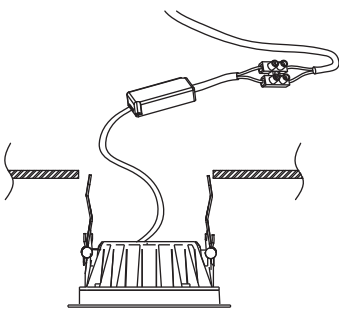

NOVA LUCE

9248067

1

Turn off the general switch

2

Create a CutOut

3

Connect wires

4

Fix the luminaire to the ceiling

5

Turn on the general switch

6

Turn on the light