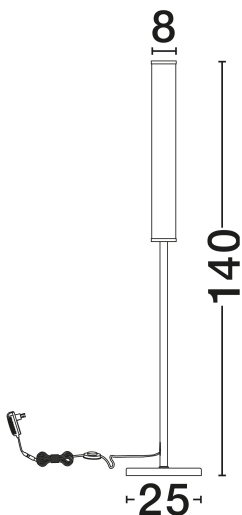

NOVA LUCE

PRODUCT DATASHEET

Version: 001

PRODUCT PHOTOGRAPH

TECHNICAL DRAWING

GENERAL INFORMATION

Product Code	9019818
Collection	Indoor
Product Category	Floor
Product Family	Nolia
Mounting Location	Floor
Application Environment	Indoor
Specifications	N/A

DIMENSION & WEIGHT

LxWxH (cm)	D: 25 H: 140
Cut Out (cm)	N/A
Weight (Kgr)	0

MATERIAL & COLOR

Product Color	Brass Gold & Black
Body Material	Steel, Aluminium, Imitated Alabaster & Marble

APPLICATION & MOUNTING

Ambient Working Temp.	Max 45°C
Type of Protection	IP20
Dimmable	No
Type of Dimming	N/A
Mounting type	Surface
Mounting Depth (cm)	N/A
Led Module Replaceable	No
Light Source	LED

NOVA LUCE S.A

Schimatari Viotias
32009, Greece

+30 22620 58 121
+30 22620 56 743

info@novaluce.com
www.novaluce.com