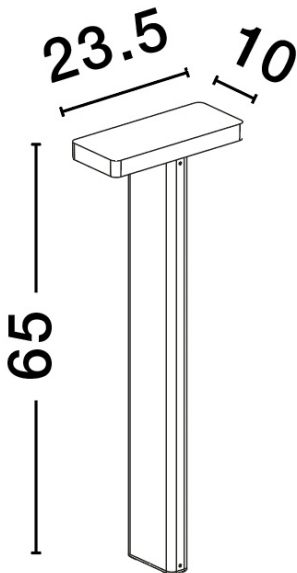

TECHNICAL DRAWING

APPLICATION & MOUNTING

Ambient Working Temp.	Max 40 oC
Type of Protection	IP65
Dimmable	No
Type of Dimming (Optional)	N/A
Mounting type	Surface
Mounting Depth (cm)	N/A
Led Module Replaceable	No
Light Source	LED

NOVA LUCE S.A

Schimatari Viotias
32009, Greece

+30 22620 58 121
+30 22620 56 743

info@novaluce.com
www.novaluce.com