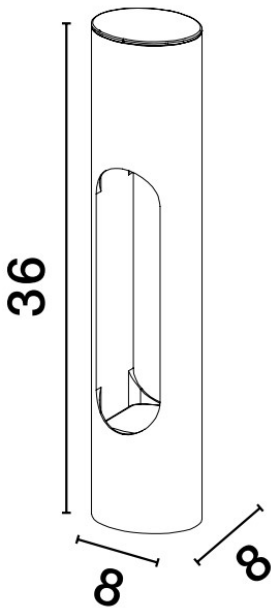

NOVA LUCE

PRODUCT DATASHEET

Version: 001

PRODUCT PHOTOGRAPH

TECHNICAL DRAWING

GENERAL INFORMATION

Product Code	9100916
Collection	Outdoor
Product Category	Bollard
Product Family	ELLERY
Mounting Location	Floor
Application Environment	Outdoor

DIMENSION & WEIGHT

LxWxH (cm)	D: 8 H: 36
Cut out (cm)	N/A
Weight (Kgr)	1.1

MATERIAL & COLOR

Product Color	Black
Body Material	Aluminum-Acrylic

APPLICATION & MOUNTING

Ambient Working Temp.	Max 40 °C
Type of Protection	IP65
Dimmable	No
Type of Dimming (Optional)	N/A
Mounting type	Surface
Mounting Depth (cm)	N/A
Led Module Replaceable	No
Light Source	LED

Power (Nominal)	12W
Input voltage (Nominal)	220-240Vac
Mains Frequency	50/60Hz

PHOTOMETRICAL DATA

Luminous Flux	372 lm
Color Temperature	3000K
Light Color (Designation)	Warm White

WARRANTY

Warranty	3 Years
----------	----------------