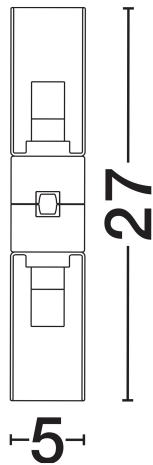

NOVA LUCE

PRODUCT DATASHEET

Version: 001

PRODUCT PHOTOGRAPH

TECHNICAL DRAWING

GENERAL INFORMATION

| | |
|-------------------------|-------------|
| Product Code | 9090288 |
| Collection | Indoor |
| Product Category | Accessories |
| Product Family | Gru |
| Mounting Location | N/A |
| Application Environment | Indoor |
| Specifications | N/A |

DIMENSION & WEIGHT

| | |
|--------------|------------|
| LxWxH (cm) | D: 5 H: 27 |
| Cut Out (cm) | N/A |
| Weight (Kgr) | 0 |

MATERIAL & COLOR

| | |
|---------------|-------------------|
| Product Color | Satin Brass |
| Body Material | Aluminium & Glass |

| | |
|-------------------------|-----------------|
| Power (Nominal) | 8W |
| Input voltage (Nominal) | 220-240V |
| Mains Frequency | 50/60Hz |

PHOTOMETRICAL DATA

| | |
|---------------------------|-------------------|
| Luminous Flux | 400lm |
| Color Temperature | 3000K |
| Light Color (Designation) | Warm White |