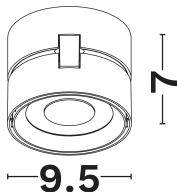

TECHNICAL DRAWING

MATERIAL & COLOR

Product Color	Black & White
Body Material	Aluminium
Cover Material	N/A

APPLICATION & MOUNTING

Ambient Working Temp.	45 C
Type of Protection	IP20
Protection Class IK	IK03
Dimmable	No
Type of Dimming (Optional)	N/A
Mounting type	Surface
Mounting Depth (cm)	Ceiling
Led Module Replaceable	No
Light Source	Led
Adjustable	Yes

COMPATIBLE WITH

— On/Off Driver: Included

— Triac Driver: N/A

— Dali Driver: N/A

NOVA LUCE S.A

Schimatari Viotias
32009, Greece

+30 22620 58 121
+30 22620 56 743

info@novaluce.com
www.novaluce.com