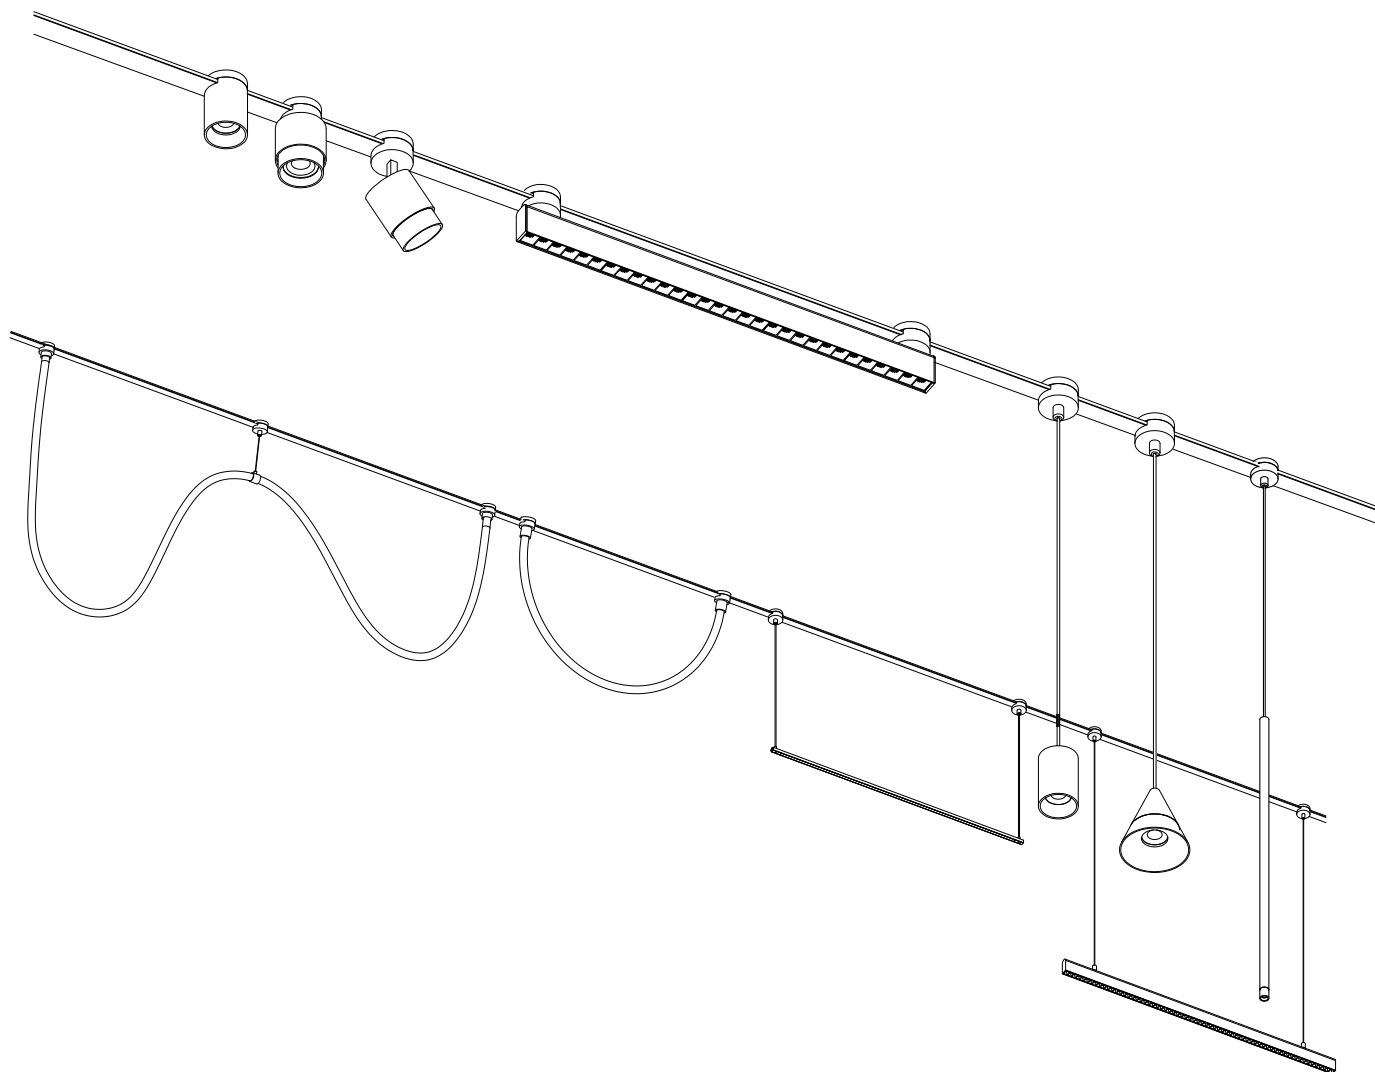

NOVA LUCE

9009056

Example of module light installation

1. Open the upper cover

2. Install on the track