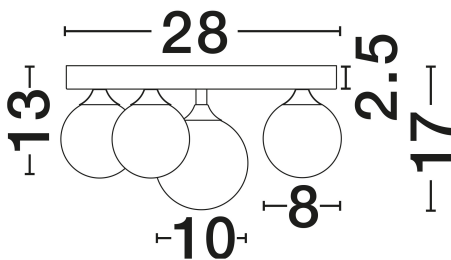

NOVA LUCE

PRODUCT DATASHEET

Version: 001

PRODUCT PHOTOGRAPH

TECHNICAL DRAWING

GENERAL INFORMATION

Product Code	9080128
Collection	Indoor
Product Category	Ceiling
Product Family	Edem
Mounting Location	Ceiling
Application Environment	Indoor
Specifications	N/A

DIMENSION & WEIGHT

LxWxH (cm)	D: 28 H: 17
Cut Out (cm)	N/A
Weight (Kgr)	1.1

MATERIAL & COLOR

Product Color	Opal & Sandy Black
Body Material	Glass & Aluminium

APPLICATION & MOUNTING

Ambient Working Temp.	Max 45°C
Type of Protection	IP20
Dimmable	Yes
Type of Dimming	N/A
Mounting type	Surface
Mounting Depth (cm)	N/A
Led Module Replaceable	Yes
Light Source	G9

Power (Nominal)	4x5W
Input voltage (Nominal)	100-240V
Mains Frequency	50/60Hz

PHOTOMETRICAL DATA

Luminus Flux	DEPEND ON LAMP
Color Temperature	DEPEND ON LAMP
Light Color (Designation)	DEPEND ON LAMP

WARRANTY