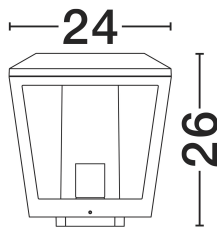

NOVA LUCE

PRODUCT DATASHEET

Version: 001

PRODUCT PHOTOGRAPH

GENERAL INFORMATION

Product Code	9136449
Collection	Outdoor
Product Category	Bollard
Product Family	Opu
Mounting Location	Ground
Application Environment	Outdoor
Specifications	N/A

DIMENSION & WEIGHT

LxWxH (cm)	L:24 W:24 H:26 cm
Cut out (cm)	N/A
Weight (Kgr)	2.467

TECHNICAL DRAWING

MATERIAL & COLOR

Product Color	Dark Anthracite
Body Material	Aluminium & Pc

APPLICATION & MOUNTING

Ambient Working Temp.	Max 45 oC
Type of Protection	IP54
Dimmable	N/A
Type of Dimming	N/A
Mounting type	Surface
Mounting Depth (cm)	N/A
Led Module Replaceable	Yes
Light Source	E27