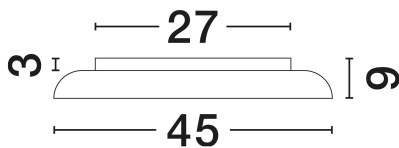

TECHNICAL DRAWING

GENERAL INFORMATION

Product Code	9005655
Collection	Indoor
Product Category	Ceiling
Product Family	Linus
Mounting Location	Ceiling
Application Environment	Indoor
Specifications	N/A

DIMENSION & WEIGHT

LxWxH (cm)	D: 45 H: 9
Cut Out (cm)	N/A
Weight (Kgr)	2.59

MATERIAL & COLOR

Product Color	Sandy Black
Body Material	Aluminium & Acrylic

APPLICATION & MOUNTING

Ambient Working Temp.	Max 45°C
Type of Protection	IP20
Dimmable	Yes
Type of Dimming	Triac
Mounting type	Surface
Mounting Depth (cm)	N/A
Led Module Replaceable	No
Light Source	LED

NOVA LUCE S.A

Schimatari Viotias
32009, Greece

+30 22620 58 121
+30 22620 56 743

info@novaluce.com
www.novaluce.com