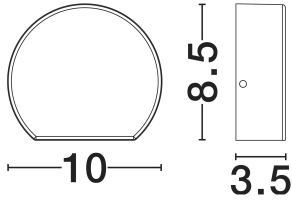

NOVA LUCE

PRODUCT DATASHEET

Version: 001

PRODUCT PHOTOGRAPH

TECHNICAL DRAWING

GENERAL INFORMATION

Product Code	9136434
Collection	Outdoor
Product Category	Step Lights
Product Family	Sango
Mounting Location	Wall
Application Environment	Outdoor
Specifications	N/A

DIMENSION & WEIGHT

LxWxH (cm)	D:10 W:3.5 H:8.5 cm
Cut out (cm)	N/A
Weight (Kgr)	0.254

MATERIAL & COLOR

Product Color	Sandy White
Body Material	Aluminium & Glass

APPLICATION & MOUNTING

Ambient Working Temp.	Max 45 oC
Type of Protection	IP54
Dimmable	No
Type of Dimming	N/A
Mounting type	Surface
Mounting Depth (cm)	N/A
Led Module Replaceable	No
Light Source	LED

NOVA LUCE S.A

Schimatari Viotias
32009, Greece

+30 22620 58 121
+30 22620 56 743

info@novaluce.com
www.novaluce.com