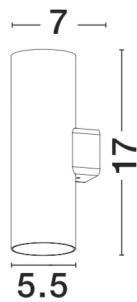

NOVA LUCE

PRODUCT DATASHEET

Version: 001

PRODUCT PHOTOGRAPH

GENERAL INFORMATION

Product Code	9010009
Collection	Outdoor
Product Category	Wall
Product Family	ALP
Mounting Location	Wall
Application Environment	Outdoor

DIMENSION & WEIGHT

LxWxH (cm)	L: 5,5 W: 7 H: 10
Cut out (cm)	N/A
Weight (Kgr)	0.5

MATERIAL & COLOR

Product Color	Sandy Black
Body Material	Aluminium

TECHNICAL DRAWING

APPLICATION & MOUNTING

Ambient Working Temp.	Max 40 oC
Type of Protection	IP54
Dimmable	No
Type of Dimming (Optional)	N/A
Mounting type	Wall
Mounting Depth (cm)	N/A
Led Module Replaceable	No
Light Source	LED

Power (Nominal)	14W
Input voltage (Nominal)	220-240Vac
Mains Frequency	50/60Hz

PHOTOMETRICAL DATA

Luminous Flux	1857 lm
Color Temperature	3000k
Light Color (Designation)	Warm White

WARRANTY

Warranty	3 Years
----------	----------------