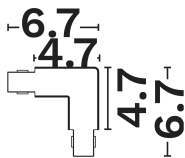

TECHNICAL DRAWING

MATERIAL & COLOR

Product Color	Black
Body Material	Plastic
Cover Material	N/A

APPLICATION & MOUNTING

Ambient Working Temp.	45 C
Type of Protection	IP20
Protection Class IK	N/A
Dimmable	N/A
Type of Dimming (Optional)	N/A
Mounting type	N/A
Mounting Depth (cm)	N/A
Led Module Replaceable	N/A
Light Source	N/A
Adjustable	N/A

COMPATIBLE WITH

— On/Off Driver: N/A

— Triac Driver: N/A

— Dali Driver: N/A

NOVA LUCE S.A

Schimatari Viotias
32009, Greece

+30 22620 58 121
+30 22620 56 743

info@novaluce.com
www.novaluce.com