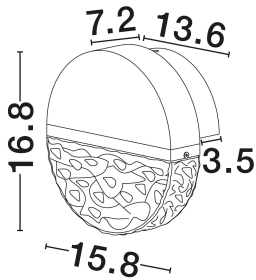

NOVA LUCE

PRODUCT DATASHEET

Version: 001

PRODUCT PHOTOGRAPH

TECHNICAL DRAWING

GENERAL INFORMATION

Product Code	9214183
Collection	Indoor
Product Category	Wall
Product Family	Dorin
Mounting Location	Wall
Application Environment	Indoor
Specifications	N/A

DIMENSION & WEIGHT

LxWxH (cm)	L: 15.8 W: 7.2 H: 16.8
Cut Out (cm)	N/A
Weight (Kgr)	1.3

MATERIAL & COLOR

Product Color	Black & Brass Gold & Clear, White Cloud
Body Material	Marble & Metal & Glass

APPLICATION & MOUNTING

+30 22620 58 121
+30 22620 56 743

info@novaluce.com
www.novaluce.com

NOVA LUCE

PRODUCT DATASHEET

Version: 001

ELECTRICAL DATA

Power (Nominal)	7W
Input voltage (Nominal)	220-240V
Mains Frequency	50/60Hz

PHOTOMETRICAL DATA