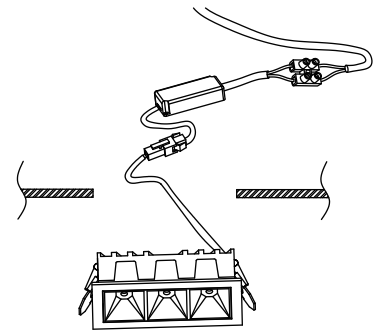

NOVA LUCE

9844053

1

Turn off the general switch

2

Create a CutOut

3

Connect wires

4

Fix the luminaire to the ceiling

5

Turn on the general switch

6

Turn on the light