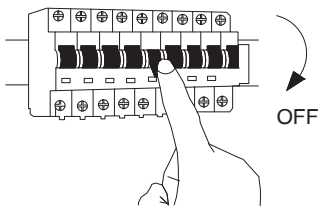

NOVA LUCE

9844053

1

Turn off the general switch

2

Create a CutOut

3

Connect wires