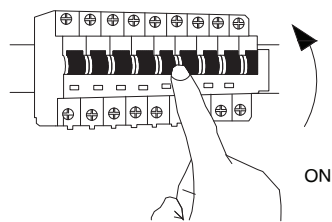

Fix the luminaire to the ceiling

5