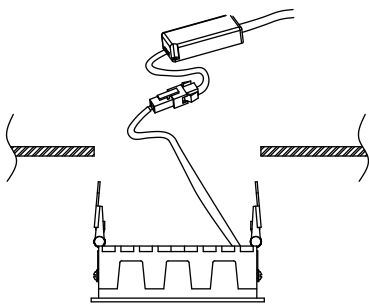

NOVA LUCE

9844053

1

Turn off the general switch

2

Create a CutOut

3

Connect wires

4

Fix the luminaire to the ceiling

5

Turn on the general switch

6

Turn on the light