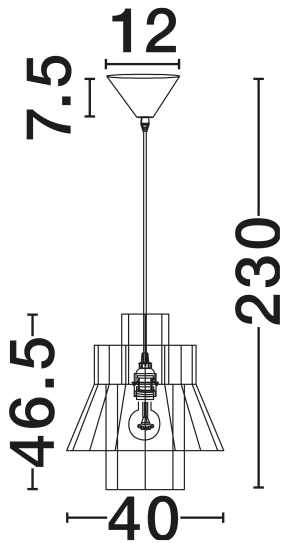

## TECHNICAL DRAWING

## DIMENSION & WEIGHT

LxWxH (cm)	D: 40 H: 230
Cut Out (cm)	N/A
Weight (Kgr)	1.47