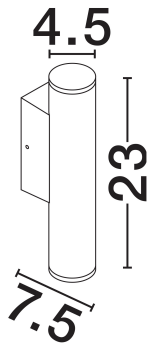

NOVA LUCE

PRODUCT DATASHEET

Version: 001

PRODUCT PHOTOGRAPH

GENERAL INFORMATION

Product Code	9050722
Collection	Outdoor
Product Category	Wall
Product Family	Torrin
Mounting Location	Wall
Application Environment	Outdoor
Specifications	N/A

DIMENSION & WEIGHT

LxWxH (cm)	D:4.5 W:7 H:23 cm
Cut out (cm)	N/A
Weight (Kgr)	0.43

TECHNICAL DRAWING

MATERIAL & COLOR

Product Color	Sandy White
Body Material	Aluminium & Glass

APPLICATION & MOUNTING

Ambient Working Temp.	Max 45 oC
Type of Protection	IP65
Dimmable	No
Type of Dimming	N/A
Mounting type	Surface
Mounting Depth (cm)	N/A
Led Module Replaceable	No
Light Source	LED

Power (Nominal)	6w
Input voltage (Nominal)	220-240Vac
Mains Frequency	50/60Hz

PHOTOMETRICAL DATA

Luminus Flux	480lm
Color Temperature	3000K
Light Color (Designation)	Warm White

WARRANTY

Warranty	3 Years
----------	----------------