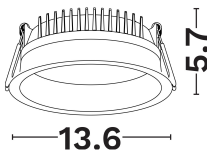

TECHNICAL DRAWING

MATERIAL & COLOR

Product Color	White
Body Material	Aluminium
Cover Material	N/A

APPLICATION & MOUNTING

Ambient Working Temp.	45 C
Type of Protection	IP20
Protection Class IK	IK04
Dimmable	Yes
Type of Dimming (Optional)	Triac/Dali
Mounting type	Recessed
Mounting Depth (cm)	Ceiling
Led Module Replaceable	No
Light Source	Led
Adjustable	No

COMPATIBLE WITH

— On/Off Driver: Included

— Triac Driver: 9844019

— Dali Driver: 9621523

NOVA LUCE S.A

Schimatari Viotias
32009, Greece

+30 22620 58 121
+30 22620 56 743

info@novaluce.com
www.novaluce.com