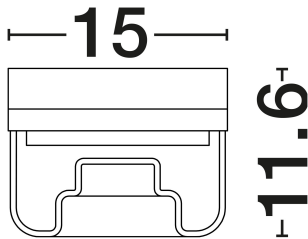

NOVA LUCE

PRODUCT DATASHEET

Version: 001

PRODUCT PHOTOGRAPH

GENERAL INFORMATION

Product Code	9540279
Collection	Indoor
Product Category	Ceiling
Product Family	Doris
Mounting Location	Ceiling
Application Environment	Indoor
Specifications	N/A

DIMENSION & WEIGHT

LxWxH (cm)	D: 15 H: 11.6
Cut Out (cm)	N/A
Weight (Kgr)	1.1

MATERIAL & COLOR

Product Color	Sandy Black & Clear
Body Material	Aluminium & Acrylic

TECHNICAL DRAWING

APPLICATION & MOUNTING

Ambient Working Temp.	Max 45°C
Type of Protection	IP20
Dimmable	No
Type of Dimming	N/A
Mounting type	Surface
Mounting Depth (cm)	N/A
Led Module Replaceable	No
Light Source	LED

Power (Nominal)	7W
Input voltage (Nominal)	220-240V
Mains Frequency	50/60Hz

PHOTOMETRICAL DATA

Luminous Flux	420lm
Color Temperature	3000K
Light Color (Designation)	Warm White

WARRANTY

Warranty	3 Years
----------	----------------