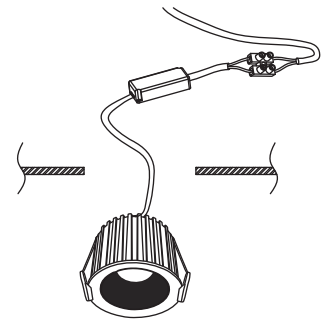

# NOVA LUCE

9248072

1

Turn off the general switch

2

Create a CutOut

3

Connect wires

4

Fix the luminaire to the ceiling

5

Turn on the general switch

6

Turn on the light