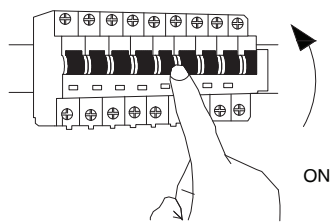

Fix the luminaire to the ceiling

5