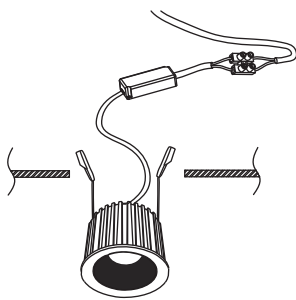

# NOVA LUCE

9248072

1

Turn off the general switch

2

Create a CutOut

3

Connect wires

4

Fix the luminaire to the ceiling

5

Turn on the general switch

6

Turn on the light