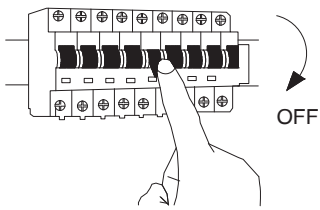

# NOVA LUCE

9248072

1

Turn off the general switch

2

Create a CutOut

3

Connect wires