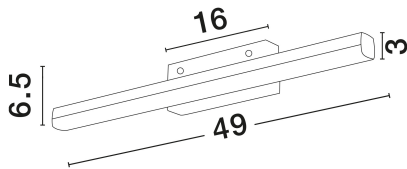

DIMENSION & WEIGHT

LxWxH (cm)	L: 49 W1: 3 W2: 9 H: 6.5
Cut Out (cm)	N/A
Weight (Kgr)	0.6

MATERIAL & COLOR

Product Color	Chrome
Body Material	Aluminium & Acrylic

TECHNICAL DRAWING

APPLICATION & MOUNTING

Ambient Working Temp.	Max 45°C
Type of Protection	IP44
Dimmable	Yes
Type of Dimming	N/A
Mounting type	Surface
Mounting Depth (cm)	N/A
Led Module Replaceable	No
Light Source	LED