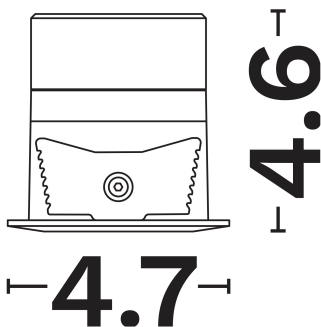

NOVA LUCE

PRODUCT DATASHEET

Version: 001

PRODUCT PHOTOGRAPH

GENERAL INFORMATION

Product Code	9492887
Collection	Indoor
Product Category	Ceiling
Product Family	Notic
Mounting Location	Wall
Application Environment	Indoor
Specifications	N/A

DIMENSION & WEIGHT

LxWxH (cm)	D: 4.7 H: 4.6
Cut Out (cm)	N/A
Weight (Kgr)	0.529

MATERIAL & COLOR

Product Color	Sandy White
Body Material	Aluminium

TECHNICAL DRAWING

APPLICATION & MOUNTING

Ambient Working Temp.	Max 45°C
Type of Protection	IP20
Dimmable	N/A
Type of Dimming	N/A
Mounting type	Surface
Mounting Depth (cm)	N/A
Led Module Replaceable	N/A
Light Source	N/A

Power (Nominal)	N/A
Input voltage (Nominal)	220-240V
Mains Frequency	50/60Hz

PHOTOMETRICAL DATA

Luminus Flux	N/A
Color Temperature	N/A
Light Color (Designation)	N/A

WARRANTY

Warranty	3 Years
----------	---------