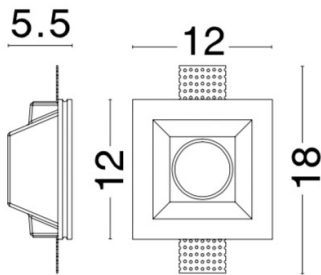

COMPATIBLE WITH

— On/Off Driver: N/A

— Triac Driver: N/A

— Dali Driver: N/A

GENERAL INFORMATION

Product Code	9879101
Product Category	Downlights-Gu10
Product Family	Tobia
Mounting Location	Ceiling
Application Environment	Indoor

DIMENSION & WEIGHT

LxWxH (cm)	L: 12 W: 12 H: 5.5 cm
Cut out (cm)	12,5 X 12,5
Weight (Kgr)	N/A

MATERIAL & COLOR

Product Color	White
Body Material	Gypsum
Cover Material	N/A

APPLICATION & MOUNTING

Ambient Working Temp.	45 C
Type of Protection	IP20
Protection Class IK	N/A
Dimmable	N/A
Type of Dimming (Optional)	N/A
Mounting type	Trimless
Mounting Depth (cm)	Ceiling
Led Module Replaceable	Yes
Light Source	Led Gu10 / Mr16
Adjustable	Yes

NOVA LUCE S.A

Schimatari Viotias
32009, Greece

+30 22620 58 121
+30 22620 56 743

info@novaluce.com
www.novaluce.com