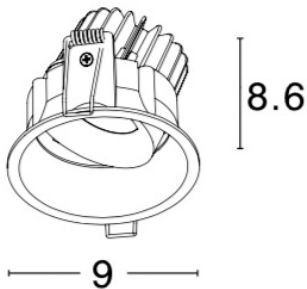

NOVA LUCE

PRODUCT DATASHEET

Version: 001

PRODUCT PHOTOGRAPH

TECHNICAL DRAWING

COMPATIBLE WITH

— On/Off Driver: N/A

— Triac Driver: N/A

— Dali Driver: N/A

GENERAL INFORMATION

Product Code	8044909
Product Category	Accessories
Product Family	Lazio
Mounting Location	N/A
Application Environment	Indoor

DIMENSION & WEIGHT

LxWxH (cm)	D: 9 H: 8,6
Cut out (cm)	8.2
Weight (Kgr)	0.18