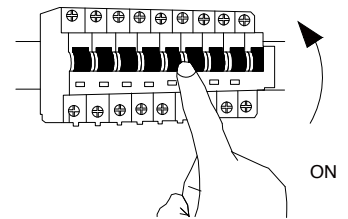

# NOVA LUCE

605803

1

Turn off the general switch

2

Drill holes apply plastic anchors  
With screws

3

Connect the wires

4

Apply the bulb

5

Apply the top glass

6

Turn on the general switch