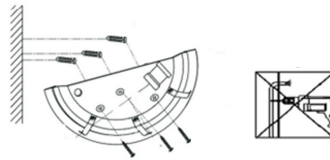

# NOVA LUCE

605803

1

Turn off the general switch

2

Drill holes apply plastic anchors  
With screws

3

Connect the wires