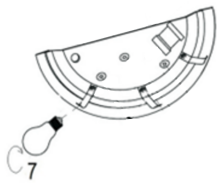

Connect the wires

4