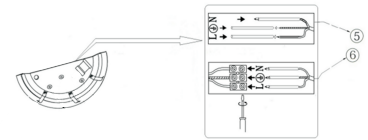

# NOVA LUCE

605803

1

Turn off the general switch

2

Drill holes apply plastic anchors  
With screws

3

Connect the wires