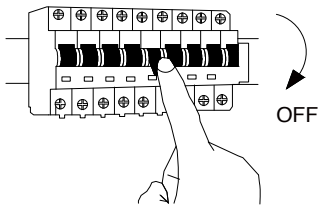

# NOVA LUCE

605803

1

Turn off the general switch

2

Drill holes apply plastic anchors  
With screws

3

Connect the wires

4

Apply the bulb

5

Apply the top glass

6

Turn on the general switch