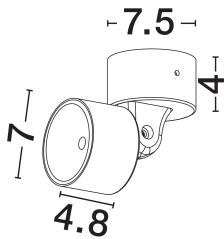

TECHNICAL DRAWING

MATERIAL & COLOR

Product Color	Dark Anthracite
Body Material	Aluminium & Glass

APPLICATION & MOUNTING

Ambient Working Temp.	Max 45 oC
Type of Protection	IP65
Dimmable	No
Type of Dimming	N/A
Mounting type	Surface
Mounting Depth (cm)	N/A
Led Module Replaceable	No
Light Source	LED

NOVA LUCE S.A

Schimatari Viotias
32009, Greece

+30 22620 58 121
+30 22620 56 743

info@novaluce.com
www.novaluce.com