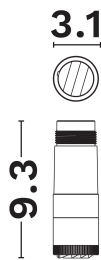

DIMENSION & WEIGHT

LxWxH (cm)	D: 3.1 H: 9.3
Cut out (cm)	N/A
Weight (Kgr)	0,1

TECHNICAL DRAWING

MATERIAL & COLOR

Product Color	White
Body Material	Aluminium
Cover Material	N/A

APPLICATION & MOUNTING

Ambient Working Temp.	45 C
Type of Protection	IP20
Protection Class IK	IK03
Dimmable	No
Type of Dimming (Optional)	N/A
Mounting type	Surface
Mounting Depth (cm)	Ceiling
Led Module Replaceable	No
Light Source	Led
Adjustable	No

PHOTOMETRICAL DATA

Luminous Flux	946
Luminous Efficacy	72.8
Color Temperature	3000
Light Color (Designation)	Warm White
CRI	>90
SDCM	<3
Beam Angle	15
UGR	<19

LIFESPAN

Lifetime	50000
----------	--------------