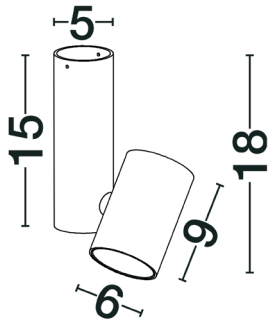

NOVA LUCE

PRODUCT DATASHEET

Version: 001

PRODUCT PHOTOGRAPH

TECHNICAL DRAWING

COMPATIBLE WITH

— On/Off Driver: N/A

— Triac Driver: N/A

— Dali Driver: N/A

GENERAL INFORMATION

Product Code	7409001
Product Category	Ceiling GU10
Product Family	Bernardo
Mounting Location	Ceiling
Application Environment	Indoor

DIMENSION & WEIGHT

LxWxH (cm)	D: 6 H: 18
Cut out (cm)	0
Weight (Kgr)	0.466

Power (Nominal)	max 10 W
Input voltage (Nominal)	N/A
Mains Frequency	50/60Hz
Output voltage	N/A
Output Current	N/A
Power Factor	N/A
Efficiency	N/A
SVM	N/A
Pst	N/A
Class	N/A

PHOTOMETRICAL DATA

Luminous Flux	N/A
Luminous Efficacy	N/A
Color Temperature	N/A
Light Color (Designation)	N/A
CRI	N/A
SDCM	N/A
Beam Angle	N/A
UGR	N/A