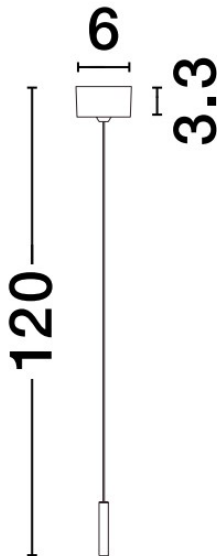

## PRODUCT PHOTOGRAPH

## TECHNICAL DRAWING

## DIMENSION & WEIGHT

LxWxH (cm)	D: 6 H: 120
Cut out (cm)	0
Weight (Kgr)	0.069