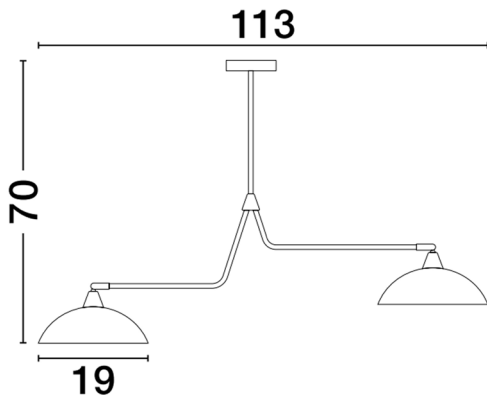

NOVA LUCE

PRODUCT DATASHEET

Version: 001

PRODUCT PHOTOGRAPH

TECHNICAL DRAWING

GENERAL INFORMATION

| | |
|-------------------------|------------|
| Product Code | 9035977 |
| Collection | Decorative |
| Product Category | Suspension |
| Product Family | Mirba |
| Mounting Location | Ceiling |
| Application Environment | Indoor |

DIMENSION & WEIGHT

| | |
|--------------|--------------------|
| LxWxH (cm) | L: 113 W: 19 H: 70 |
| Cut out (cm) | N/A |
| Weight (Kgr) | 1.6 |

MATERIAL & COLOR

| | |
|---------------|--------------------|
| Product Color | Sandy Black & Gold |
| Body Material | Metal |