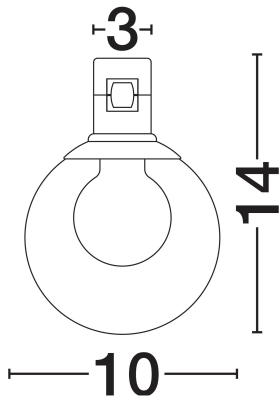

NOVA LUCE

PRODUCT DATASHEET

Version: 001

PRODUCT PHOTOGRAPH

TECHNICAL DRAWING

GENERAL INFORMATION

Product Code	9090284
Collection	Indoor
Product Category	Accessories
Product Family	Mininal
Mounting Location	N/A
Application Environment	Indoor
Specifications	N/A

DIMENSION & WEIGHT

LxWxH (cm)	D: 10 H: 14
Cut Out (cm)	N/A
Weight (Kgr)	0

MATERIAL & COLOR

Product Color	Satin Brass
Body Material	Aluminium & Glass

APPLICATION & MOUNTING

Ambient Working Temp.	Max 45°C
Type of Protection	IP20
Dimmable	No
Type of Dimming	N/A
Mounting type	Surface
Mounting Depth (cm)	N/A
Led Module Replaceable	No
Light Source	LED

Power (Nominal)	5W
Input voltage (Nominal)	220-240V
Mains Frequency	50/60Hz

PHOTOMETRICAL DATA

Luminous Flux	380lm
Color Temperature	3000K
Light Color (Designation)	Warm White

WARRANTY

Warranty	3 Years
----------	----------------