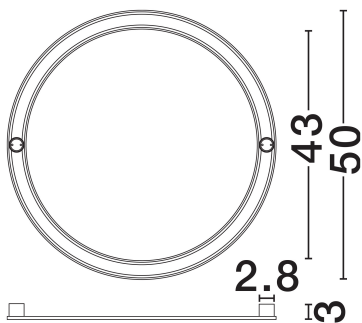

NOVA LUCE

PRODUCT DATASHEET

Version: 001

PRODUCT PHOTOGRAPH

TECHNICAL DRAWING

GENERAL INFORMATION

Product Code	9980577
Collection	Indoor
Product Category	Wall
Product Family	Lyb
Mounting Location	Wall
Application Environment	Indoor
Specifications	N/A

DIMENSION & WEIGHT

LxWxH (cm)	D: 50 W: 3
Cut Out (cm)	N/A
Weight (Kgr)	0.665

MATERIAL & COLOR

Product Color	Sandy Black
Body Material	Aluminium & Acrylic

APPLICATION & MOUNTING

Ambient Working Temp.	Max 45°C
Type of Protection	IP20
Dimmable	No
Type of Dimming	N/A
Mounting type	Surface
Mounting Depth (cm)	N/A
Led Module Replaceable	No
Light Source	LED

Power (Nominal)	32W
Input voltage (Nominal)	220-240V
Mains Frequency	50/60Hz

PHOTOMETRICAL DATA

Luminous Flux	2126lm
Color Temperature	3000K
Light Color (Designation)	Warm White

WARRANTY

Warranty	3 Years
----------	----------------