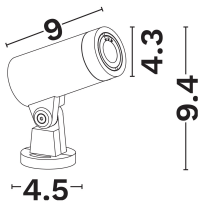

TECHNICAL DRAWING