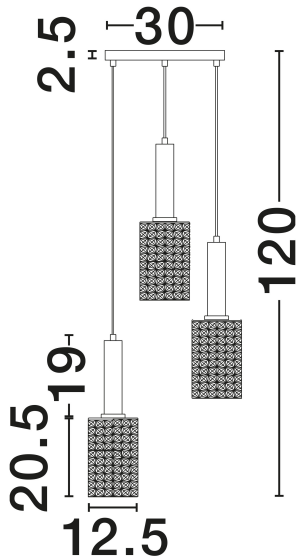

NOVA LUCE

PRODUCT DATASHEET

Version: 001

PRODUCT PHOTOGRAPH

TECHNICAL DRAWING

GENERAL INFORMATION

Product Code	9009274
Collection	Indoor
Product Category	Suspension
Product Family	Certa
Mounting Location	Ceiling
Application Environment	Indoor
Specifications	N/A

DIMENSION & WEIGHT

LxWxH (cm)	D: 38.5 H: 120
Cut Out (cm)	N/A
Weight (Kgr)	3.2

MATERIAL & COLOR

Product Color	Clear Structured & Gold
Body Material	Glass & Metal

APPLICATION & MOUNTING

Ambient Working Temp.	Max 45°C
Type of Protection	IP20
Dimmable	Yes
Type of Dimming	N/A
Mounting type	Surface
Mounting Depth (cm)	N/A
Led Module Replaceable	Yes
Light Source	E27

Power (Nominal)	3x12W
Input voltage (Nominal)	100-240V
Mains Frequency	50/60Hz

PHOTOMETRICAL DATA

Luminous Flux	N/A
Color Temperature	N/A
Light Color (Designation)	N/A

WARRANTY

Warranty	3 Years
----------	----------------