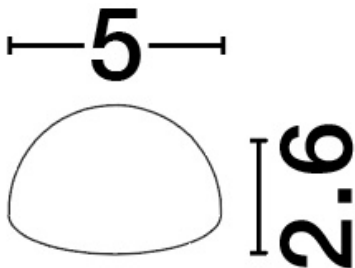

NOVA LUCE

PRODUCT DATASHEET

Version: 001

PRODUCT PHOTOGRAPH

TECHNICAL DRAWING

GENERAL INFORMATION

Product Code	9030608
Collection	Outdoor
Product Category	Accessories
Product Family	Lumo
Mounting Location	N/A
Application Environment	Outdoor
Specifications	

DIMENSION & WEIGHT

LxWxH (cm)	D: 5 H: 2,6
Cut out (cm)	N/A
Weight (Kgr)	0.04

MATERIAL & COLOR

Product Color	Dark Grey
Body Material	Aluminium & Pc

APPLICATION & MOUNTING

Ambient Working Temp.	Max 45 oC
Type of Protection	IP54
Dimmable	No
Type of Dimming (Optional)	N/A
Mounting type	Surface
Mounting Depth (cm)	N/A
Led Module Replaceable	No
Light Source	LED

NOVA LUCE S.A

Schimatari Viotias
32009, Greece

+30 22620 58 121
+30 22620 56 743

info@novaluce.com
www.novaluce.com