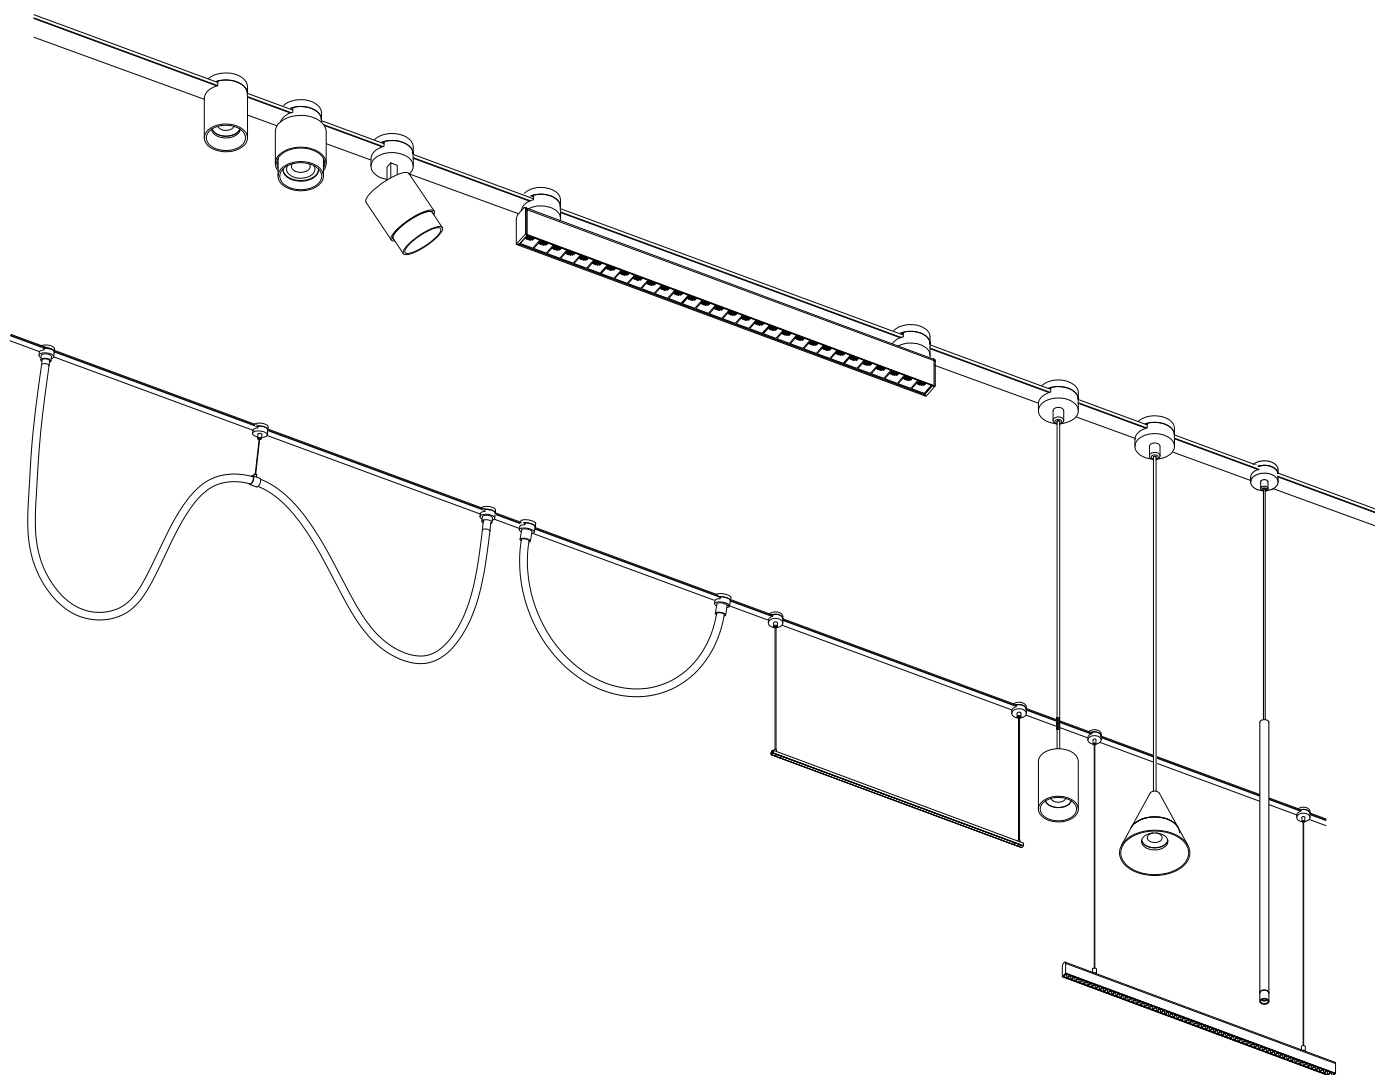

NOVA LUCE

9009051

Example of module light installation

1. Open the upper cover

2. Install on the track