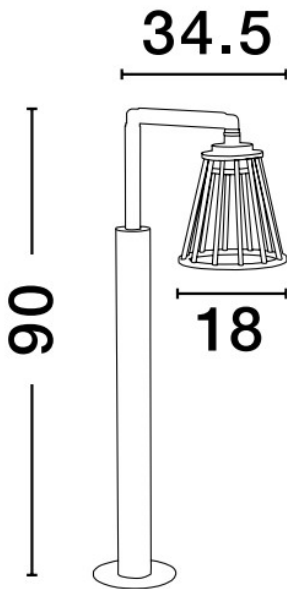

NOVA LUCE

PRODUCT DATASHEET

Version: 001

PRODUCT PHOTOGRAPH

TECHNICAL DRAWING

GENERAL INFORMATION

Product Code	9060213
Collection	Outdoor
Product Category	Bollard
Product Family	CARINA
Mounting Location	Floor
Application Environment	Outdoor

DIMENSION & WEIGHT

LxWxH (cm)	L: 18 W: 34,5 H: 90
Cut out (cm)	N/A
Weight (Kgr)	3.0

MATERIAL & COLOR

Product Color	Black
Body Material	Aluminium

APPLICATION & MOUNTING

Ambient Working Temp.	Max 40 oC
Type of Protection	IP65
Dimmable	No
Type of Dimming (Optional)	N/A
Mounting type	Surface
Mounting Depth (cm)	N/A
Led Module Replaceable	No
Light Source	LED

Power (Nominal)	6W
Input voltage (Nominal)	220-240Vac
Mains Frequency	50/60Hz

PHOTOMETRICAL DATA

Luminous Flux	279 lm
Color Temperature	3000K
Light Color (Designation)	Warm White

WARRANTY

Warranty	3 Years
----------	----------------