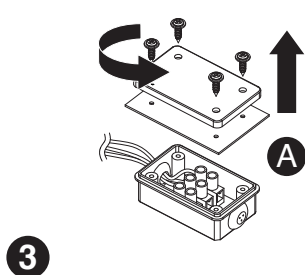

Turn off the general switch

1. Apply plastic anchors
2. Apply screws
3. A. Remove the lid
B. Connect wires
C. Apply the lid by tiding up the screws
4. Apply plastic anchors
5. Apply side screws
6. Insert the light
7. Apply the lid by tiding it up

NOVA LUCE

9011314

1. Apply plastic anchors
2. Apply screws
3. A. Remove the lid
B. Connect wires
C. Apply the lid by tiding up the screws
4. Apply plastic anchors
5. Apply side screws
6. Insert the light
7. Apply the lid by tiding it up