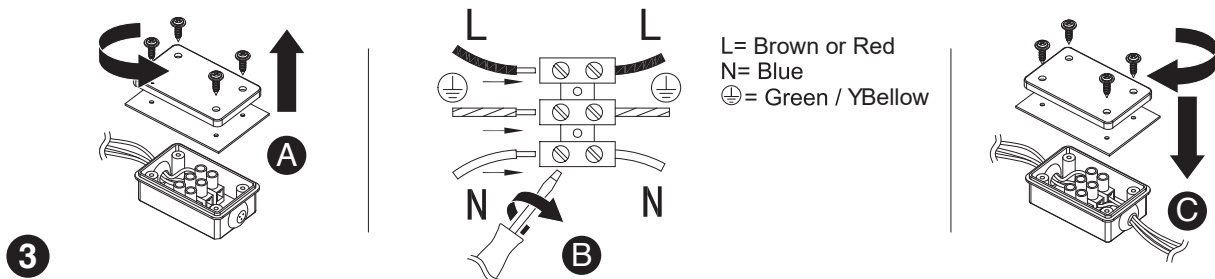

Turn off the general switch

1. Apply plastic anchors
2. Apply screws
3. A. Remove the lid
B. Connect wires
C. Apply the lid by tiding up the screws
4. Apply plastic anchors
5. Apply side screws
6. Insert the light
7. Apply the lid by tiding it up

NOVA LUCE

9011314

1. Apply plastic anchors
2. Apply screws
3. A. Remove the lid
B. Connect wires
C. Apply the lid by tiding up the screws
4. Apply plastic anchors
5. Apply side screws
6. Insert the light
7. Apply the lid by tiding it up

L= Brown or Red
N= Blue
⊕= Green / YBellow

Turn on the general switch