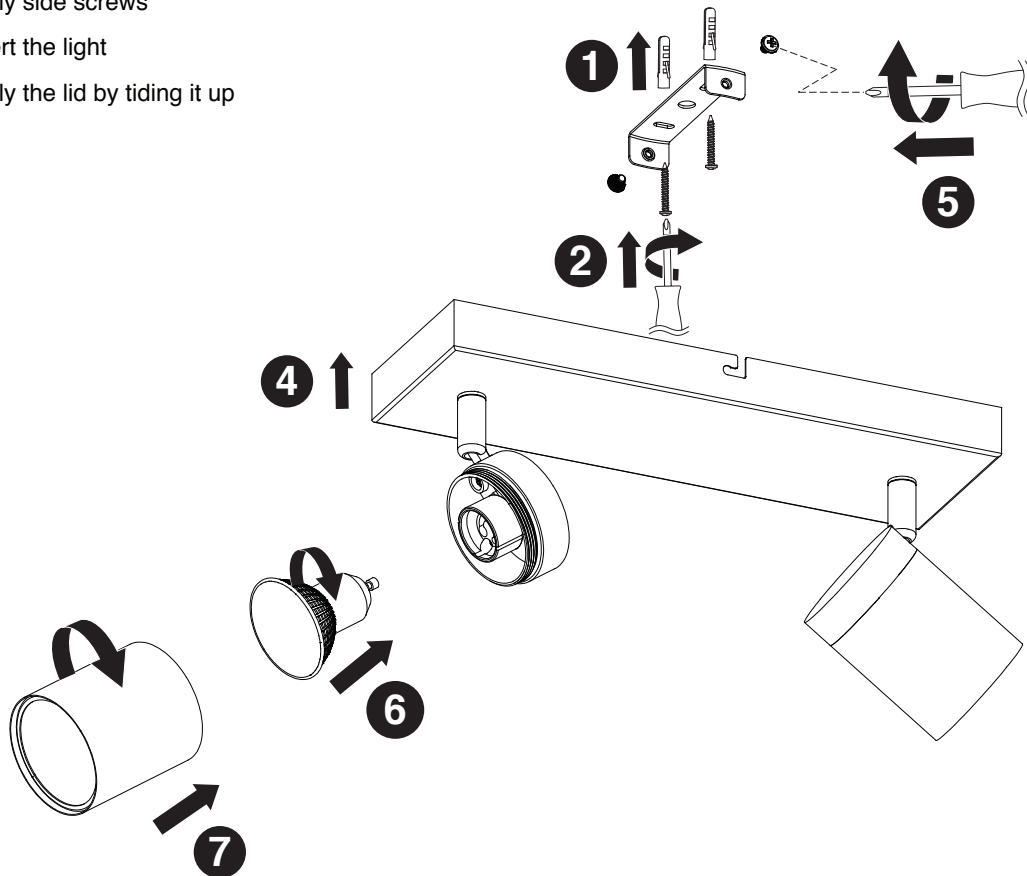

Turn off the general switch

1. Apply plastic anchors
2. Apply screws
3. A. Remove the lid
B. Connect wires
C. Apply the lid by tiding up the screws
4. Apply plastic anchors
5. Apply side screws
6. Insert the light
7. Apply the lid by tiding it up

NOVA LUCE

9011314

1. Apply plastic anchors
2. Apply screws
3. A. Remove the lid
B. Connect wires
C. Apply the lid by tiding up the screws
4. Apply plastic anchors
5. Apply side screws
6. Insert the light
7. Apply the lid by tiding it up

L= Brown or Red
N= Blue
⊕= Green / YBellow

Turn on the general switch