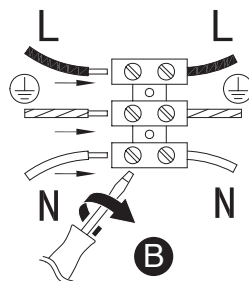

Turn off the general switch

1. Apply plastic anchors
2. Apply screws
3. A. Remove the lid
B. Connect wires
C. Apply the lid by tiding up the screws
4. Apply plastic anchors
5. Apply side screws
6. Insert the light
7. Apply the lid by tiding it up

NOVA LUCE

9011314

1. Apply plastic anchors
2. Apply screws
3. A. Remove the lid
B. Connect wires
C. Apply the lid by tiding up the screws
4. Apply plastic anchors
5. Apply side screws
6. Insert the light
7. Apply the lid by tiding it up

L= Brown or Red
N= Blue
⊕= Green / YBellow

Turn on the general switch