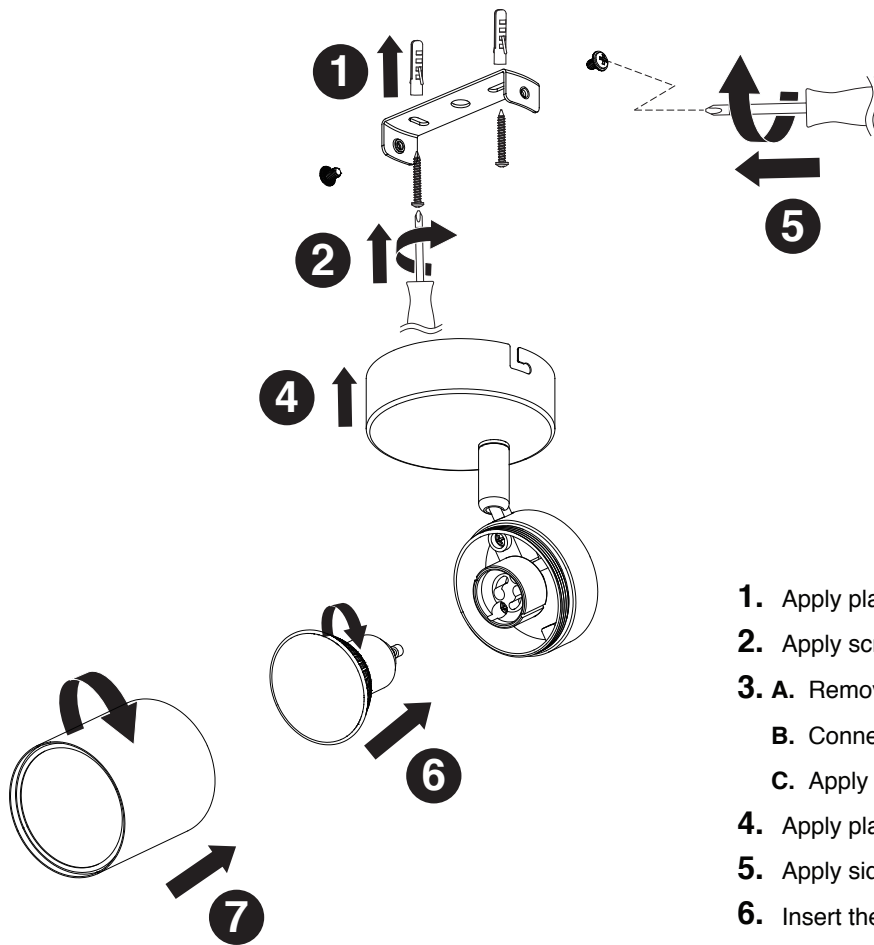

Turn off the general switch

1. Apply plastic anchors
2. Apply screws
3. A. Remove the lid
B. Connect wires
C. Apply the lid by tiding up the screws
4. Apply plastic anchors
5. Apply side screws
6. Insert the light
7. Apply the lid by tiding it up

NOVA LUCE

9011314

1. Apply plastic anchors
2. Apply screws
3. A. Remove the lid
B. Connect wires
C. Apply the lid by tiding up the screws
4. Apply plastic anchors
5. Apply side screws
6. Insert the light
7. Apply the lid by tiding it up

L= Brown or Red
N= Blue
⊕= Green / YBellow

Turn on the general switch