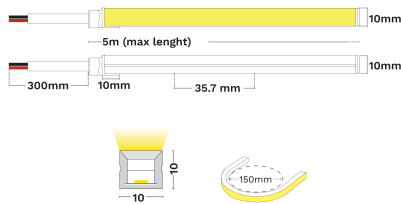

COMPATIBLE WITH

— On/Off Driver: N/A

— Triac Driver: N/A

— Dali Driver: N/A

GENERAL INFORMATION

Product Code	9530051
Product Category	Neon Flex
Product Family	Gomu 10X10
Mounting Location	N/A
Application Environment	Outdoor

DIMENSION & WEIGHT

LxWxH (cm)	L:5m 10x10 mm
Cut out (cm)	N/A
Weight (Kgr)	N/A

MATERIAL & COLOR

Product Color	N/A
Body Material	Silicone
Cover Material	N/A

APPLICATION & MOUNTING

Ambient Working Temp.	45 C
Type of Protection	IP67
Protection Class IK	IK08
Dimmable	Yes
Type of Dimming (Optional)	Triac/Dali
Mounting type	N/A
Mounting Depth (cm)	N/A
Led Module Replaceable	No
Light Source	Led
Adjustable	No

NOVA LUCE S.A

Schimatari Viotias
32009, Greece

+30 22620 58 121
+30 22620 56 743

info@novaluce.com
www.novaluce.com