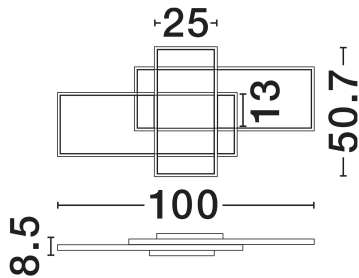

NOVA LUCE

PRODUCT DATASHEET

Version: 001

PRODUCT PHOTOGRAPH

TECHNICAL DRAWING

GENERAL INFORMATION

Product Code	9756721
Collection	Indoor
Product Category	Ceiling
Product Family	Clea
Mounting Location	Wall
Application Environment	Indoor
Specifications	N/A

DIMENSION & WEIGHT

LxWxH (cm)	L: 100 W: 50.7 H: 8.5
Cut Out (cm)	N/A
Weight (Kgr)	2.4

MATERIAL & COLOR

Product Color	Sandy White
Body Material	Aluminium & Acrylic

APPLICATION & MOUNTING

Ambient Working Temp.	Max 45°C
Type of Protection	IP20
Dimmable	Yes
Type of Dimming	Triac
Mounting type	Surface
Mounting Depth (cm)	N/A
Led Module Replaceable	No
Light Source	LED

Power (Nominal)	58W
Input voltage (Nominal)	220-240V
Mains Frequency	50/60Hz

PHOTOMETRICAL DATA

Luminous Flux	3455lm
Color Temperature	2700-3500-5000K
Light Color (Designation)	WW - CW

WARRANTY

Warranty	3 Years
----------	----------------