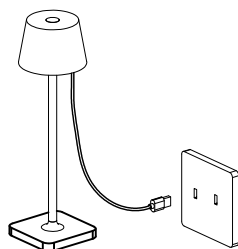

NOVA LUCE

9030561, 9030562
9030563, 9030564

1

Firstly, charge the lamp until the led changes to green.
The USB cable is in the attachment bag.
We recommend that you use 1A adaptor.

2

To turn on/ off the lamp,
please touch the switch on the top